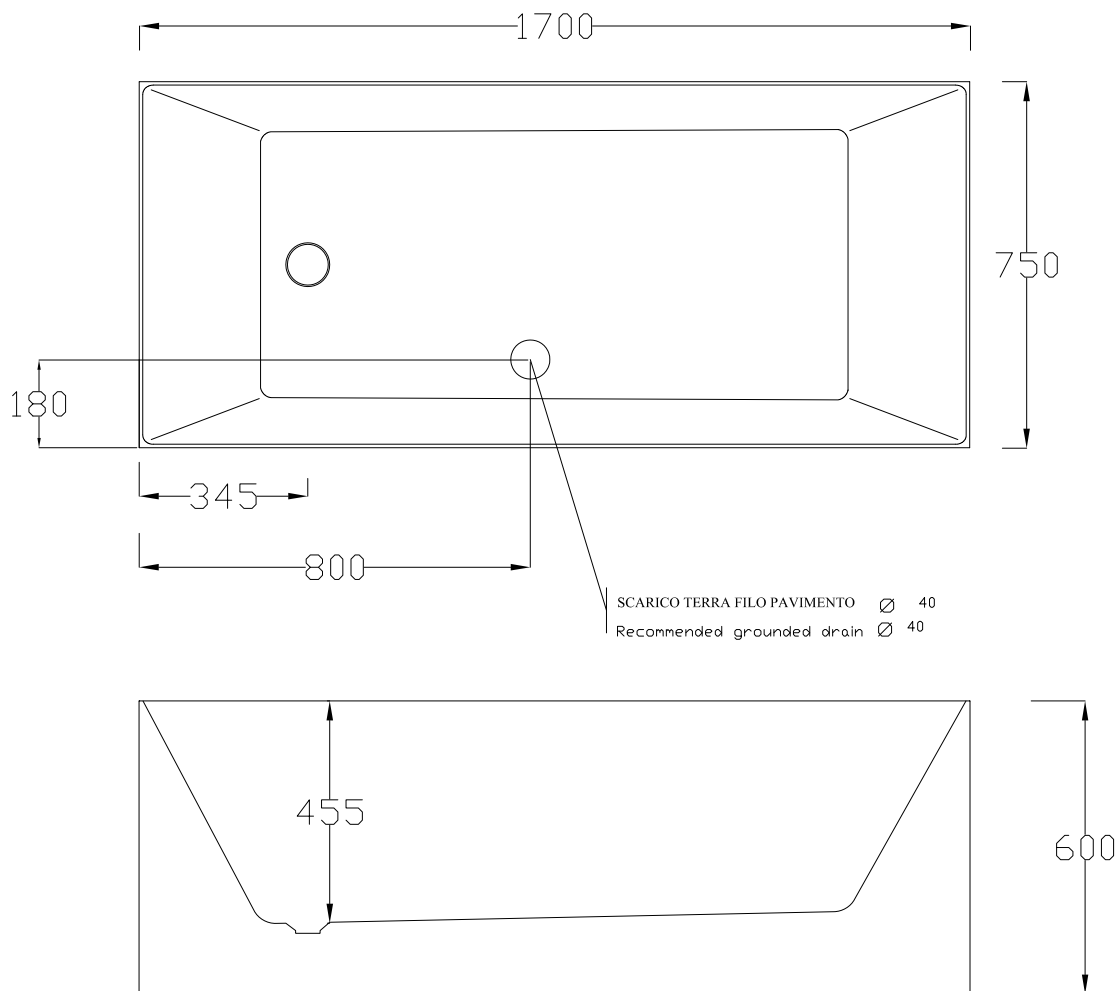

## VASCA IN ACRILICO - BIANCO LUCIDO

BATHTUB IN ACRYLIC WHITE SHINE