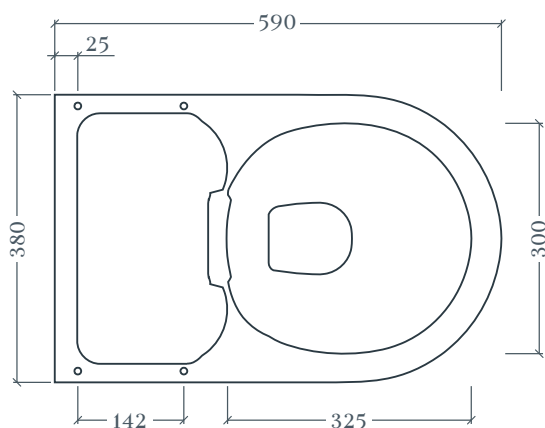

## HYPE | HYV001

Wc sospeso Senza Brida multi-funzione 38\*59  
Wall-hung multi-function Rimless WC 38\*59

Peso: KG 23  
Weight: KG 23

### THE.SANIGLAZE

ATTENZIONE! Accessori non inclusi  
ATTENTION! Accessories not included

Top view

Acqua | Water ●  
Corrente | Electricity ●

Lunghezza tubo flessibile 3/8": 150mm dal muro  
Lunghezza cavo elettrico: 250mm dal muro  
3/8" Flexible hose length: 150mm from the wall  
Power cord length: 250mm from the wall

N.B. Indicated size could have a variation of about 0,6% due to usure of the moulds or the variations of the materials' technical characteristics used in the mixture.