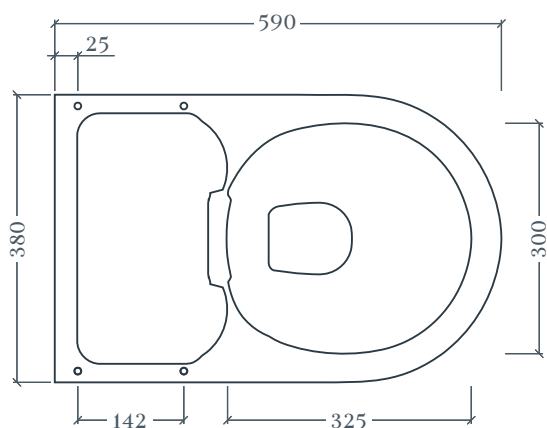

HYPE | HYV001

Wc sospeso Senza Brida multi-funzione 38*59
Wall-hung multi-function Rimless WC 38*59

Peso: KG 23
Weight: KG 23

THE.SANIGLAZE

ATTENZIONE! Accessori non inclusi
ATTENTION! Accessories not included

Top view

Acqua | Water ●
Corrente | Electricity ●

Lunghezza tubo flessibile 3/8": 150mm dal muro
Lunghezza cavo elettrico: 250mm dal muro
3/8" Flexible hose length: 150mm from the wall
Power cord length: 250mm from the wall

* Cassetta ad incasso NON predisposta per smart toilet
Concealed cistern NOT pre-arranged for smart toilet